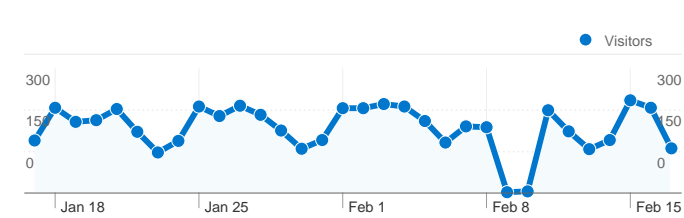

Site Usage

6,099 Visits

18.72% Bounce Rate

17,574 Pageviews

00:03:51 Avg. Time on Site

2.88 Pages/Visit

31.89% % New Visits

Visitors Overview

Visitors
3,119

Map Overlay

Traffic Sources Overview

- **Search Engines**
3,835.00 (62.88%)
- **Direct Traffic**
1,660.00 (27.22%)
- **Referring Sites**
604.00 (9.90%)

Content Overview

Pages	Pageviews	% Pageviews
/	6,670	37.95%
/residential/new-additions.aspx	2,102	11.96%
/homes-to-let/index.php	1,231	7.00%
/residential/0-150k.aspx	1,103	6.28%
/residential/advanced-	1,048	5.96%