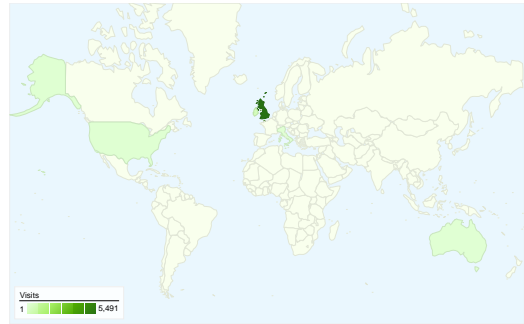

Site Usage

6,099 Visits

18.72% Bounce Rate

17,574 Pageviews

00:03:51 Avg. Time on Site

2.88 Pages/Visit

31.89% % New Visits

Visitors Overview

Visitors
3,119

Map Overlay

Traffic Sources Overview

- **Search Engines**
3,835.00 (62.88%)
- **Direct Traffic**
1,660.00 (27.22%)
- **Referring Sites**
604.00 (9.90%)

Content Overview

Pages	Pageviews	% Pageviews
/	6,670	37.95%
/residential/new-additions.aspx	2,102	11.96%
/homes-to-let/index.php	1,231	7.00%
/residential/0-150k.aspx	1,103	6.28%
/residential/advanced-	1,048	5.96%